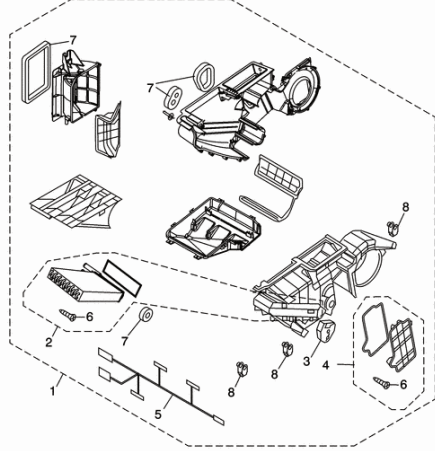

**Thomas Dash HVAC
Parts**

**C2 HVAC Blower
Motor**

\$70.64

BSM 203412

**C2 HVAC Power
Module**

\$72.96

BSM 1001401792

**C2 HVAC Heater
Core (Includes
Plastic Cover)**