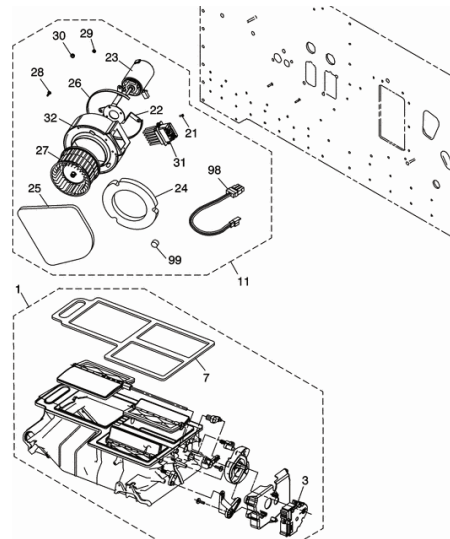

**Thomas Dash HVAC
Parts**

**C2 HVAC Blower
Motor**

\$70.64

BSM 203412

**C2 HVAC Power
Module**

\$72.96

BSM 1001401792

**C2 HVAC Heater
Core (Includes
Plastic Cover)**