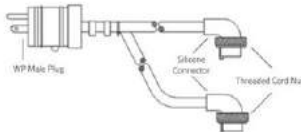

PSM 8608059
Block heater Harness/
receptacle
$129.64