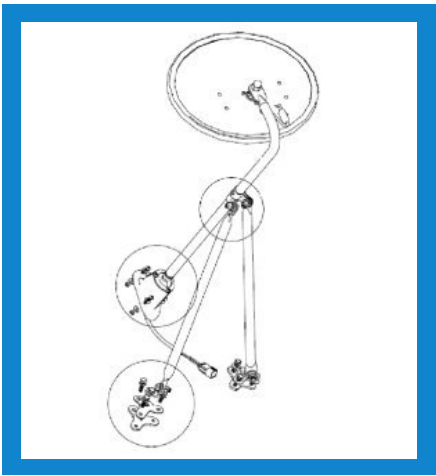

Rear - PFR 390 193 20 **\$325**

73MM Caliper Pads:

PFR 786 11 TEMP **\$167.56**

Four Piston Caliper:

PFR 769 10 **\$165.56**

NEW PRODUCT HIGHLIGHT

Call for more information on the new fully illuminated front and rear School Bus sign and stop sign.

Heated Mirror and Arm Assembly

TBB 171989 - Left Hand Side **\$155.55**

TBB 171990 - Right Hand Side **\$155.55**

**C2 OEM
PARTS YOU
CAN RELY
ON**

Electrical Defender Stop Sign Assembly

TBB 221075 - Incandescent